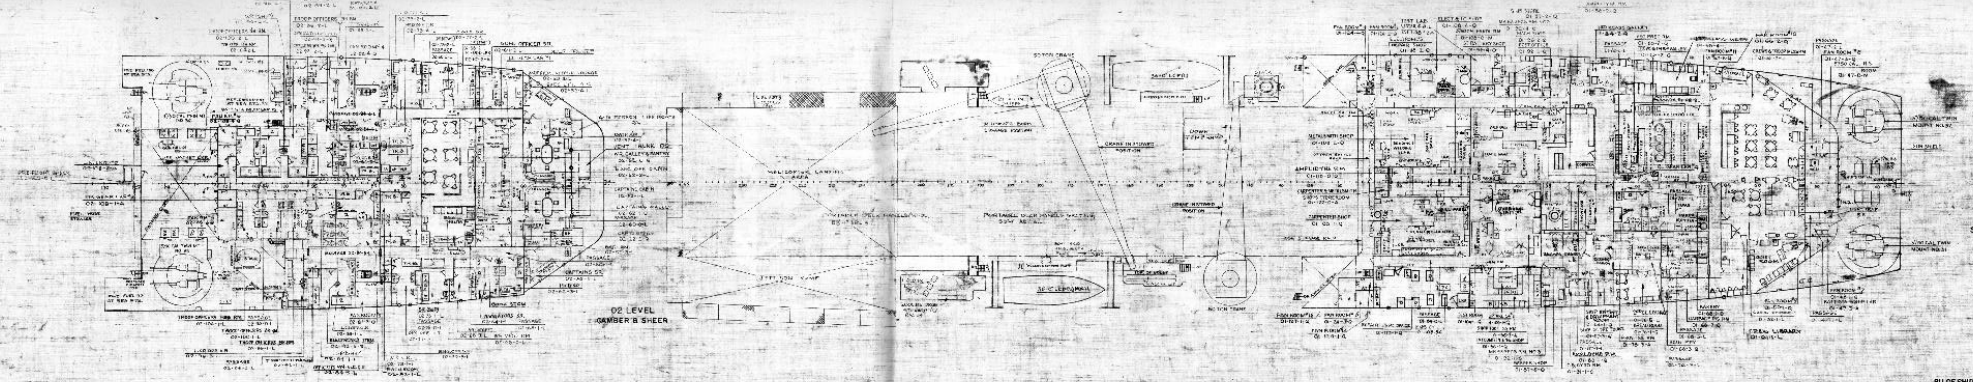

02 LEVEL
CAMBER & SHEER

02 & 01 LEVELS
LSD 32
SCALE: 1/4"=1'-0"