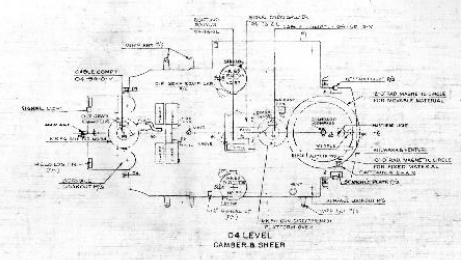

04 LEVEL
CAMBER & SHEER