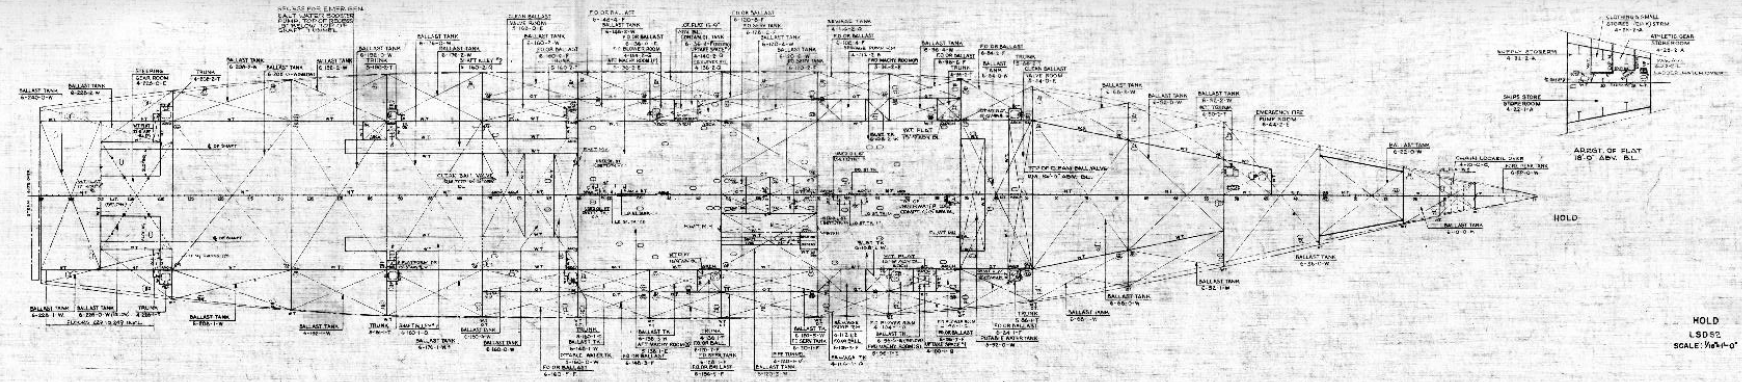

05 LEVEL  
SHEER, NO CAMBER

04 LEVEL  
CAMBER & SHEER

03 LEVEL  
CAMBER & SHEER

05, 04 & 03 LEVELS  
LSD 32  
SCALE: 1/4"=1'-0"

BULOOF SHIPS PLAN NO. LSD 32-50 03-11-1-200 000

02 LEVEL  
CAMBER & SHEER

02 & 01 LEVELS  
LSD 32  
SCALE: 1/4"=1'-0"

BULOOF SHIPS PLAN NO. LSD 32-50 03-11-1-200 000

INNER BOTTOM

INNER BOTTOM  
LSD 32  
SCALE: 1/4"=1'-0"

BULOOF SHIPS PLAN NO. LSD 32-50 03-11-1-200 000

HOLD  
 L 5082  
 SCALE: 1/4"=1'-0"