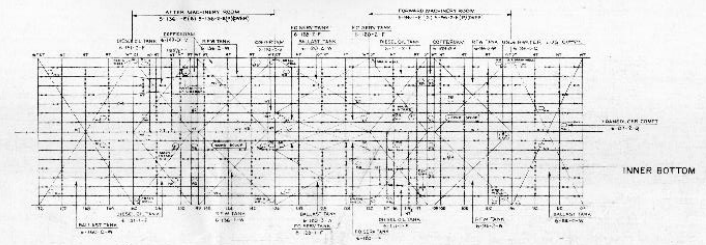

INNER BOTTOM