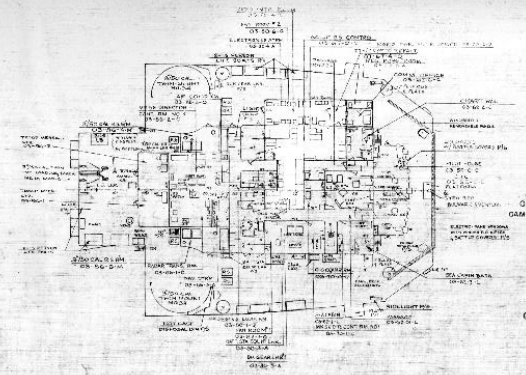

03 LEVEL
CAMBER & SHEER

05, 04 & 03 LEVELS
LSD 32
SCALE: 1/4"=1'-0"